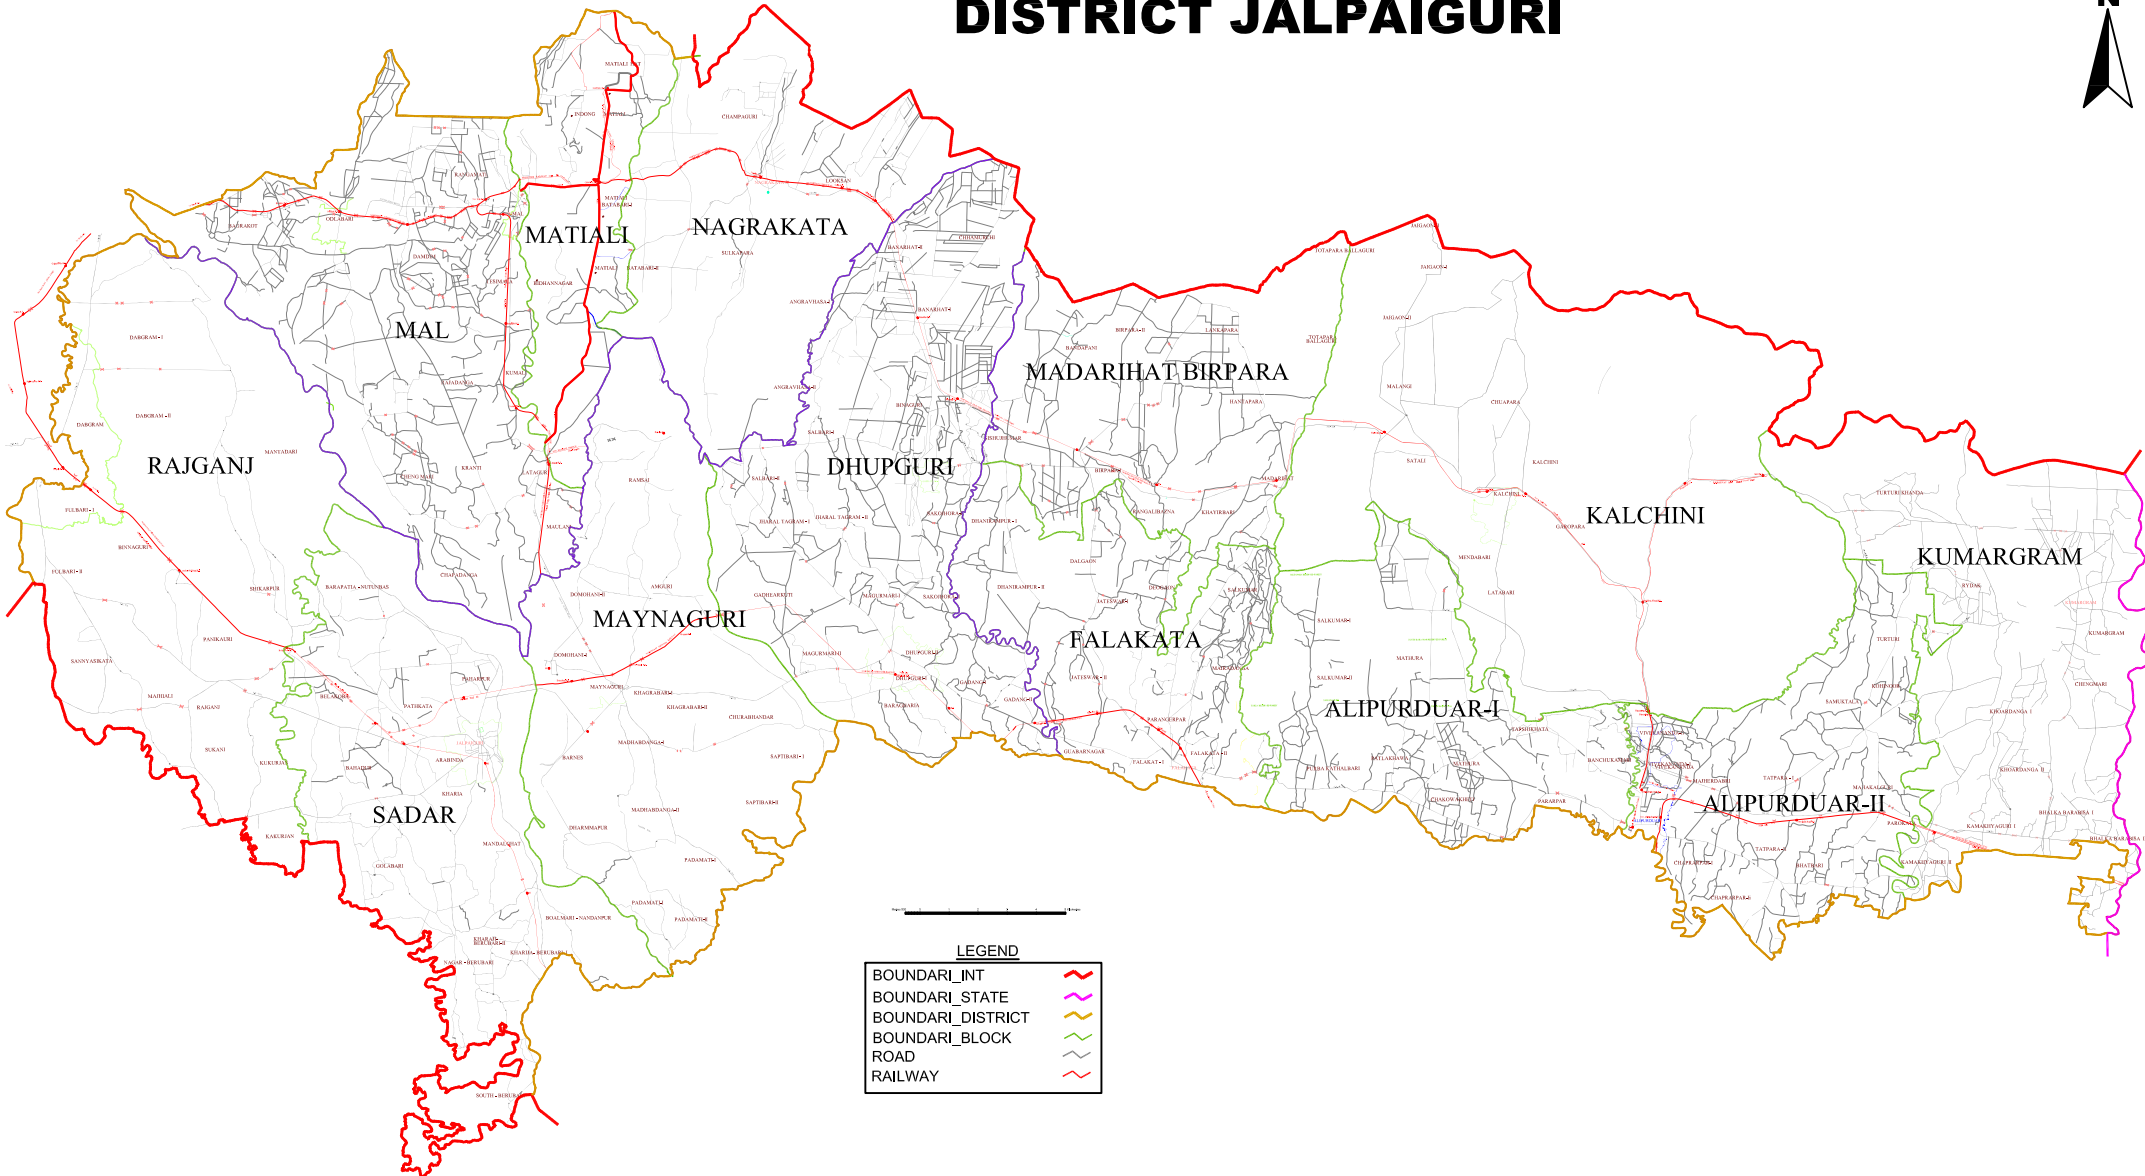

WEST BENGAL DISTRICT JALPAIGURI

LEGEND

BOUNDARI_INT	
BOUNDARI_STATE	
BOUNDARI_DISTRICT	
BOUNDARI_BLOCK	
ROAD	
RAILWAY	